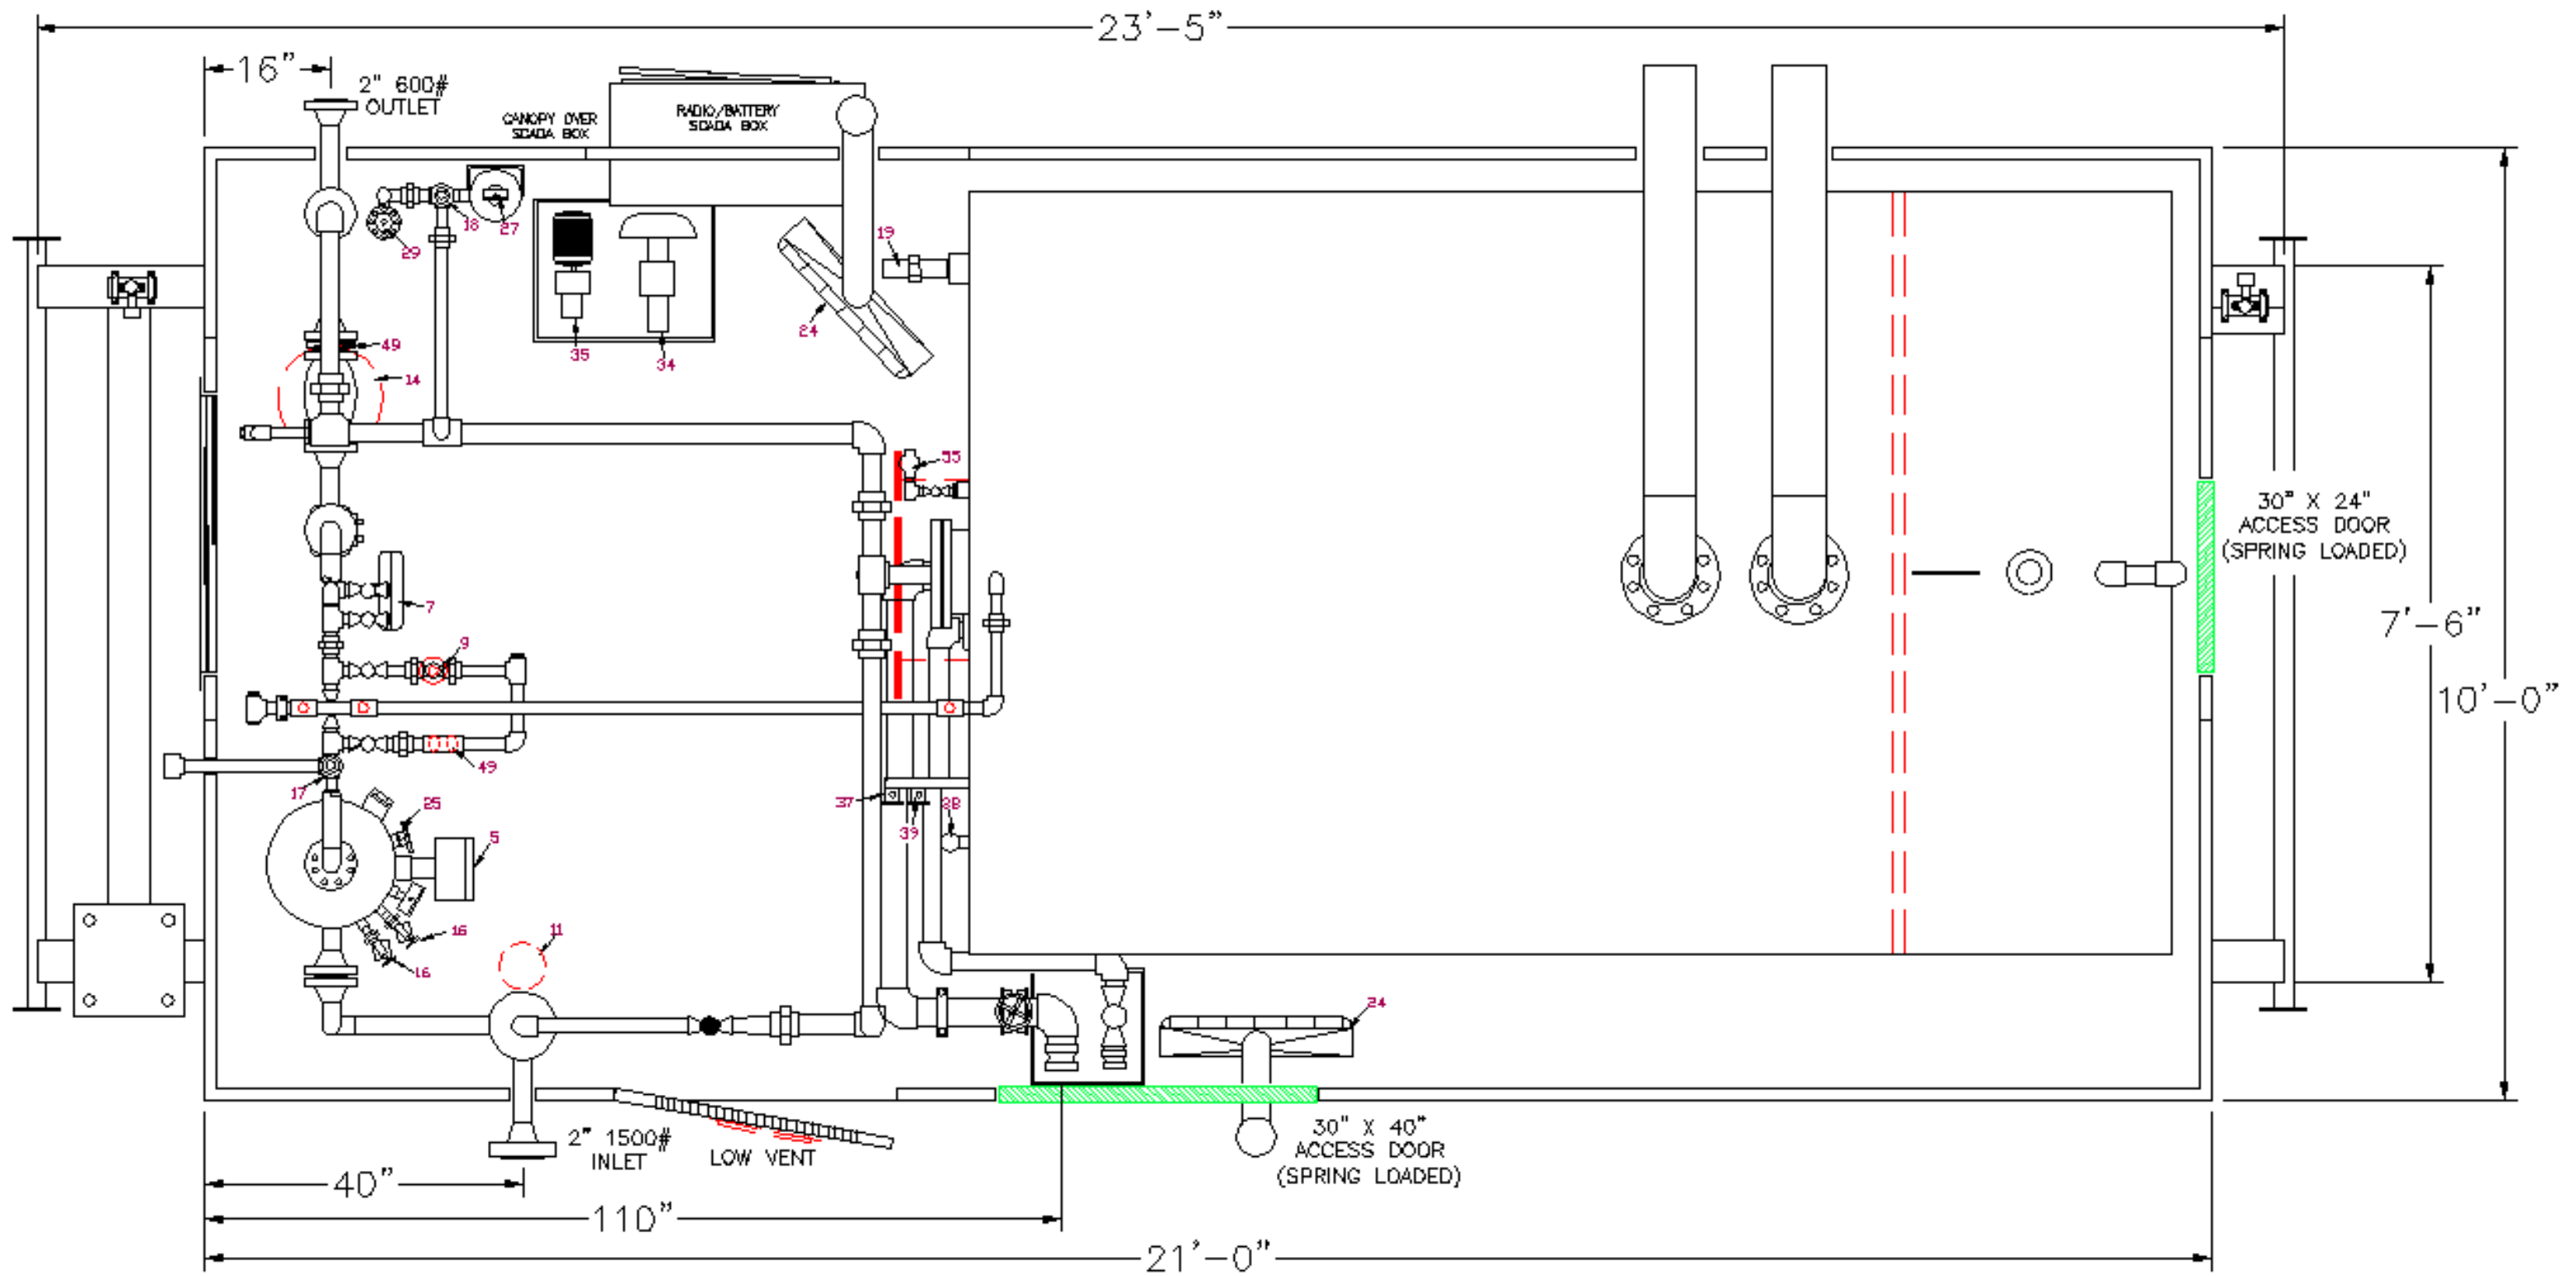

Sweet Service 3 Phase Vertical Separator - Tank Package – 14-5324 - Drawings

PLAN VIEW

ELEVATION VIEW

P&ID

14-5324-1