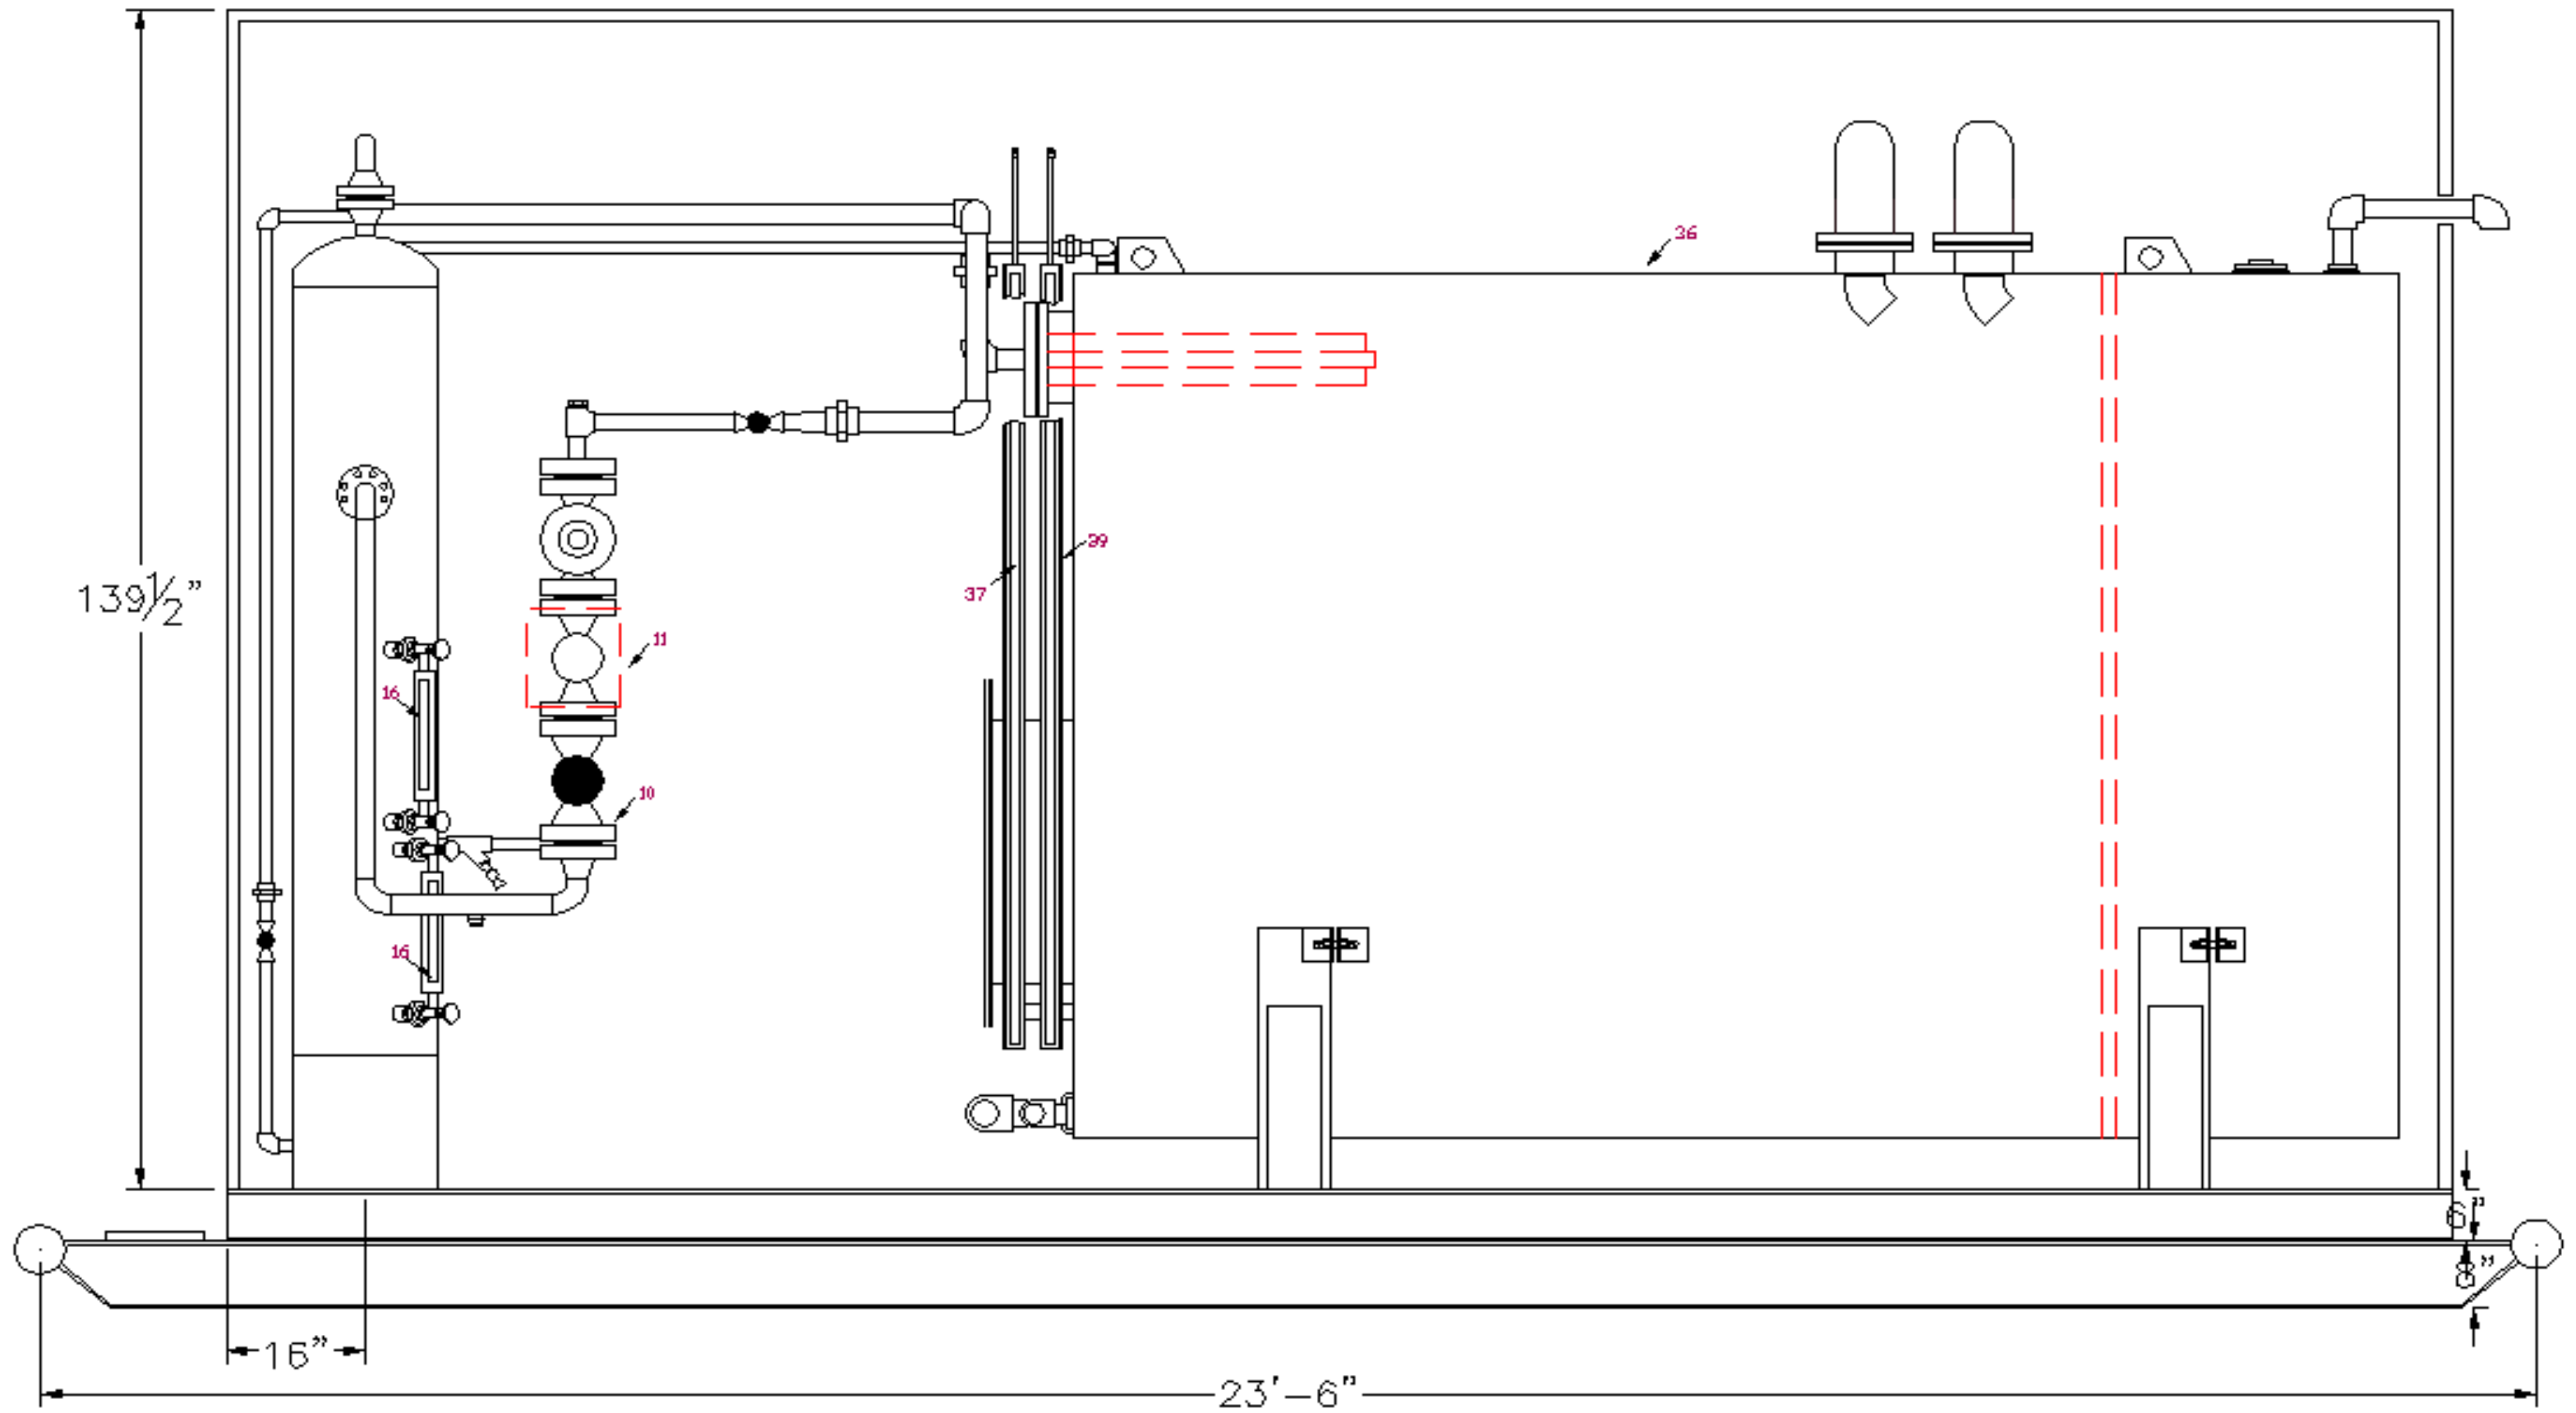

Sweet Service 3 Phase Vertical Separator - Tank Package – 14-5324 - Drawings

PLAN VIEW

ELEVATION VIEW

P&ID

14-5324-1