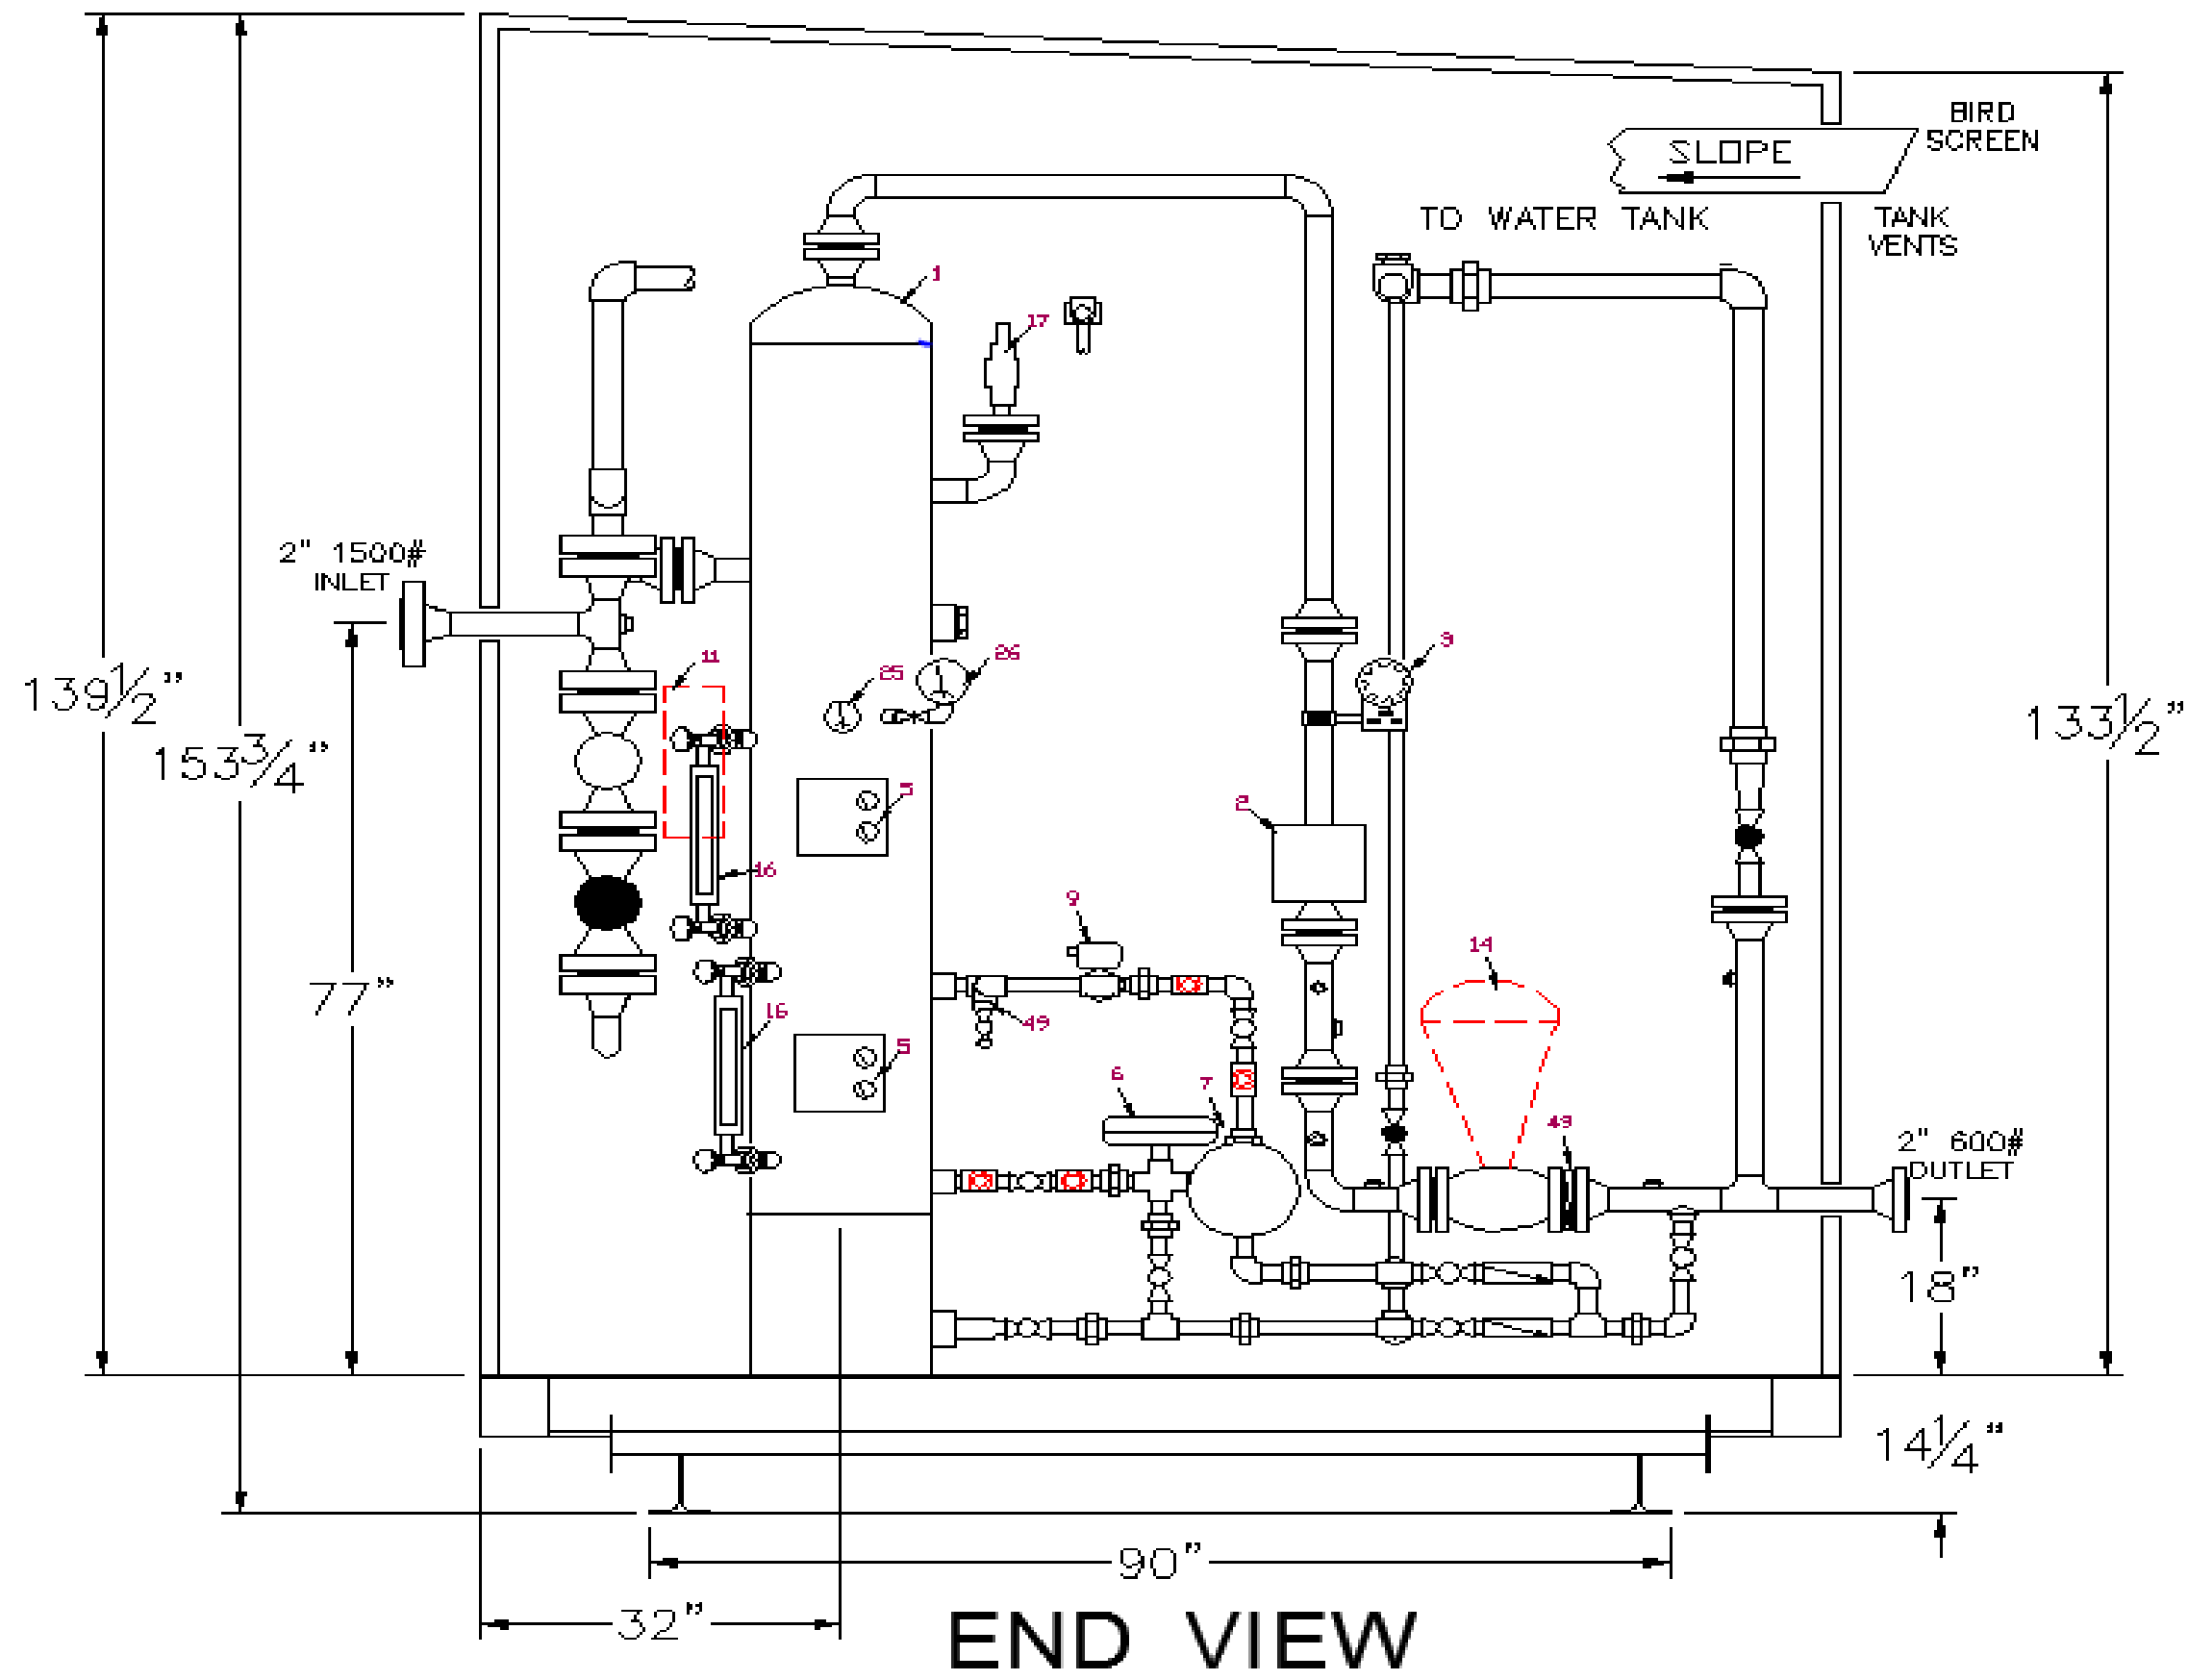

Sweet Service 3 Phase Vertical Separator - Tank Package – 14-5324 - Drawings

PLAN VIEW

ELEVATION VIEW

P&ID

14-5324-1